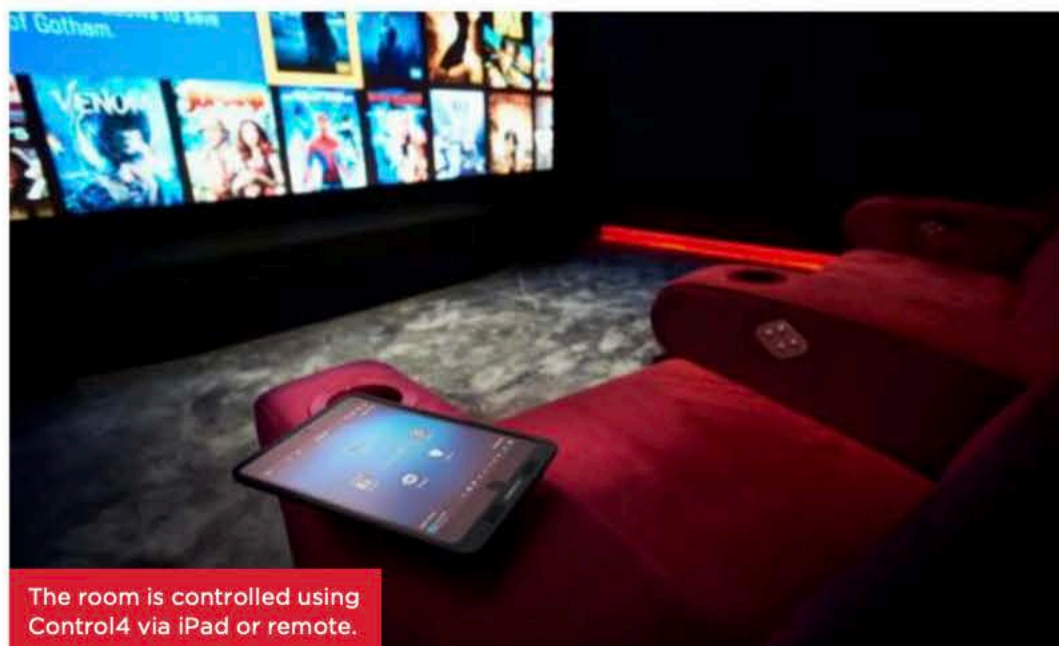

# CEDIA AWARDS 2019

HOME CINEMA

A unique environment of faceted panels, excellent acoustics, and image quality.

The room is controlled using Control4 via iPad or remote.

THE DESIGN IS A UNIQUE ENVIRONMENT OF FACETED PANELS, EXCELLENT ACOUSTICS, AND IMAGE QUALITY, AS WELL AS CUSTOM LIGHTING AND FURNITURE.

The design is a unique environment of faceted panels, excellent acoustics, and image quality, as well as custom lighting and furniture. The layout of the room presented a few challenges, including where to place the speakers, as the position of the door and height restraints between the ceiling and seating meant that they couldn't be placed in the usual position. The Pyramid Group overcame these issues to deliver an immersive experience, while still having the interior design and the forefront of their minds. The 3D faceted panels were laser cut and covered in acoustically transparent fabric to create apertures through which the audio projected, ensuring a completely invisible audio setup to be created.