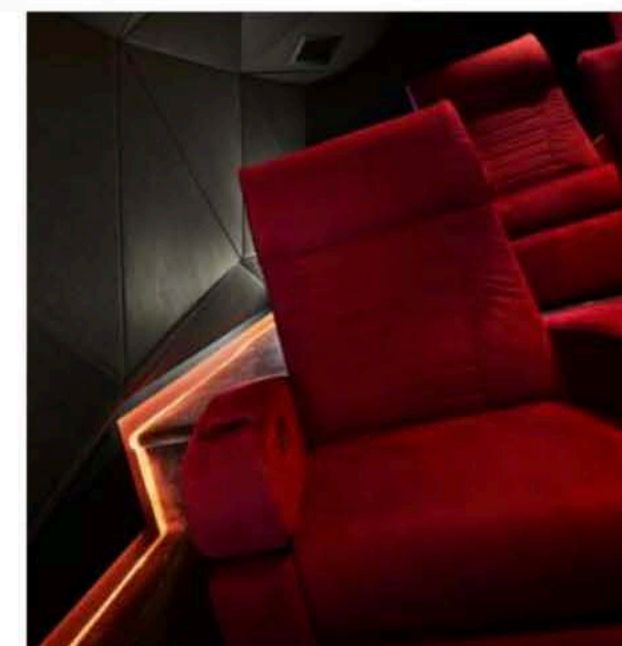

# CEDIA AWARDS 2019

HOME CINEMA

A unique environment of faceted panels, excellent acoustics, and image quality.

The room is controlled using Control4 via iPad or remote.

THE DESIGN IS A UNIQUE ENVIRONMENT OF FACETED PANELS, EXCELLENT ACOUSTICS, AND IMAGE QUALITY, AS WELL AS CUSTOM LIGHTING AND FURNITURE.

The design is a unique environment of faceted panels, excellent acoustics, and image quality, as well as custom lighting and furniture. The layout of the room presented a few challenges, including where to place the speakers, as the position of the door and height restraints between the ceiling and seating meant that they couldn't be placed in the usual position. The Pyramid Group overcame these issues to deliver an immersive experience, while still having the interior design and the forefront of their minds. The 3D faceted panels were laser cut and covered in acoustically transparent fabric to create apertures through which the audio projected, ensuring a completely invisible audio setup to be created.